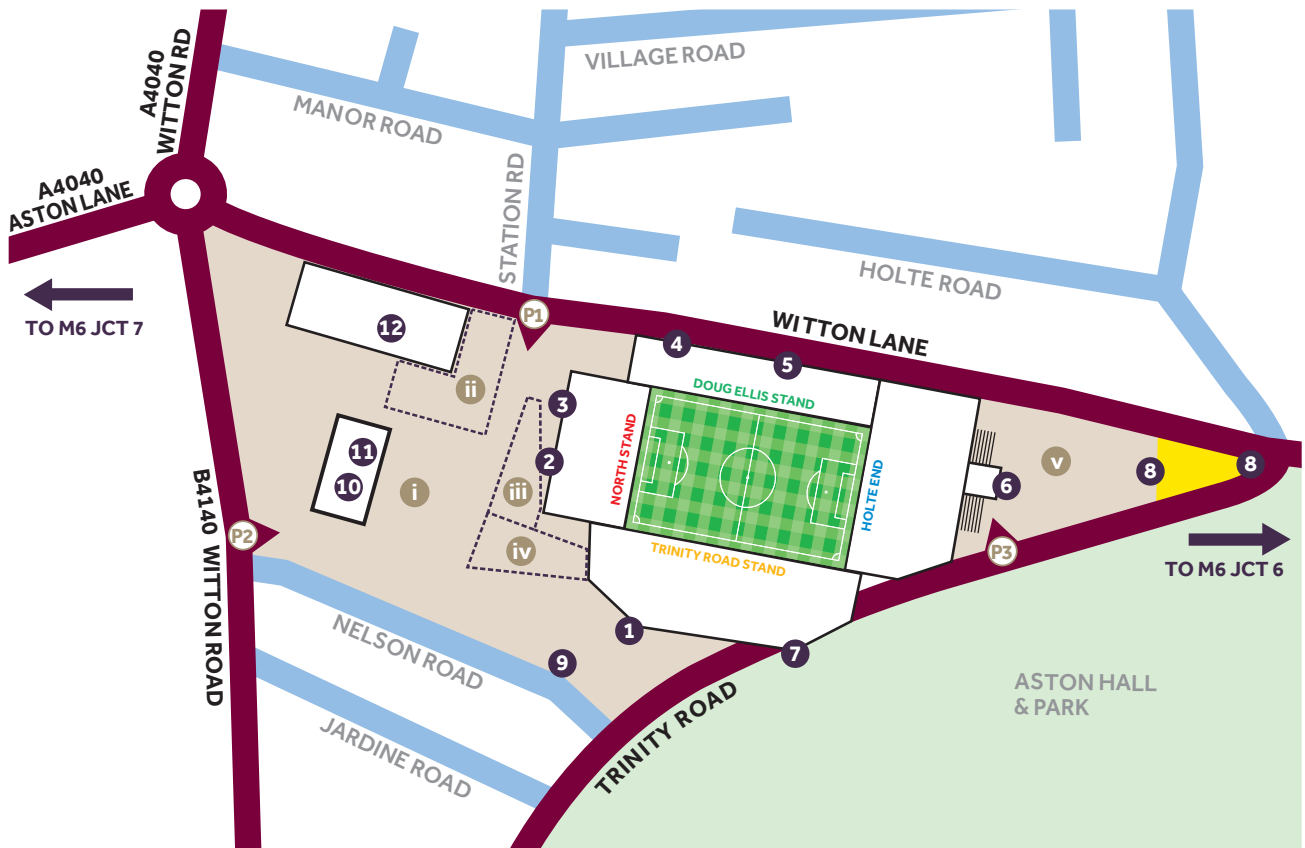

ASTON VILLA FOOTBALL CLUB

CAR PARKS

- P1** WITTON LANE ENTRANCE FOR:
- i** VILLA VILLAGE CAR PARK
 - ii** TV/MEDIA COMPOUND
 - iii** NORTH STAND CAR PARK
 - iv** DIRECTORS & PLAYERS CAR PARK
- P2** WITTON ROAD ENTRANCE FOR ALTERNATIVE CAR PARK
ACCESS WHEN THE TRAFFIC EXCLUSION ZONE IS IN OPERATION:
- i** VILLA VILLAGE CAR PARK
 - iii** NORTH STAND CAR PARK
 - iv** DIRECTORS & PLAYERS CAR PARK
- P3** TRINITY ROAD ENTRANCE FOR:
- v** HOLTE CAR PARK

BUILDINGS & HOSPITALITY AREAS

- 1** TRINITY ROAD RECEPTION FOR:
ON MATCH DAY
TRINITY STAND EXECUTIVE BOXES
'82 LOUNGE
TRINITY DIRECTORS
1874 SUITE
ON NON MATCHDAY
TRINITY STAND EXECUTIVE BOXES
'82 LOUNGE
TRINITY DIRECTORS
MCGREGOR
1874 SUITE
SKY LOUNGE
- 2** VILLA PARK RECEPTION NORTH STAND
EXECUTIVE BOXES
- 3** LEGENDS LOUNGE & CENTENARY SUITE ENTRANCE
- 4** THE LIONS CLUB
- 5** DOUG ELLIS EXECUTIVE BOXES
- 6** THE HOLTE SUITE
- 7** MCGREGOR'S & SKY LOUNGE
- 8** THE HOLTE PUB ENTRANCES
- 9** HOSPITALITY TICKET COLLECTION (MATCH DAY ONLY)
- 10** VILLA VILLAGE STORE & STADIUM TOURS MEETING POINT
- 11** TICKET OFFICE
- 12** THE ACADEMY